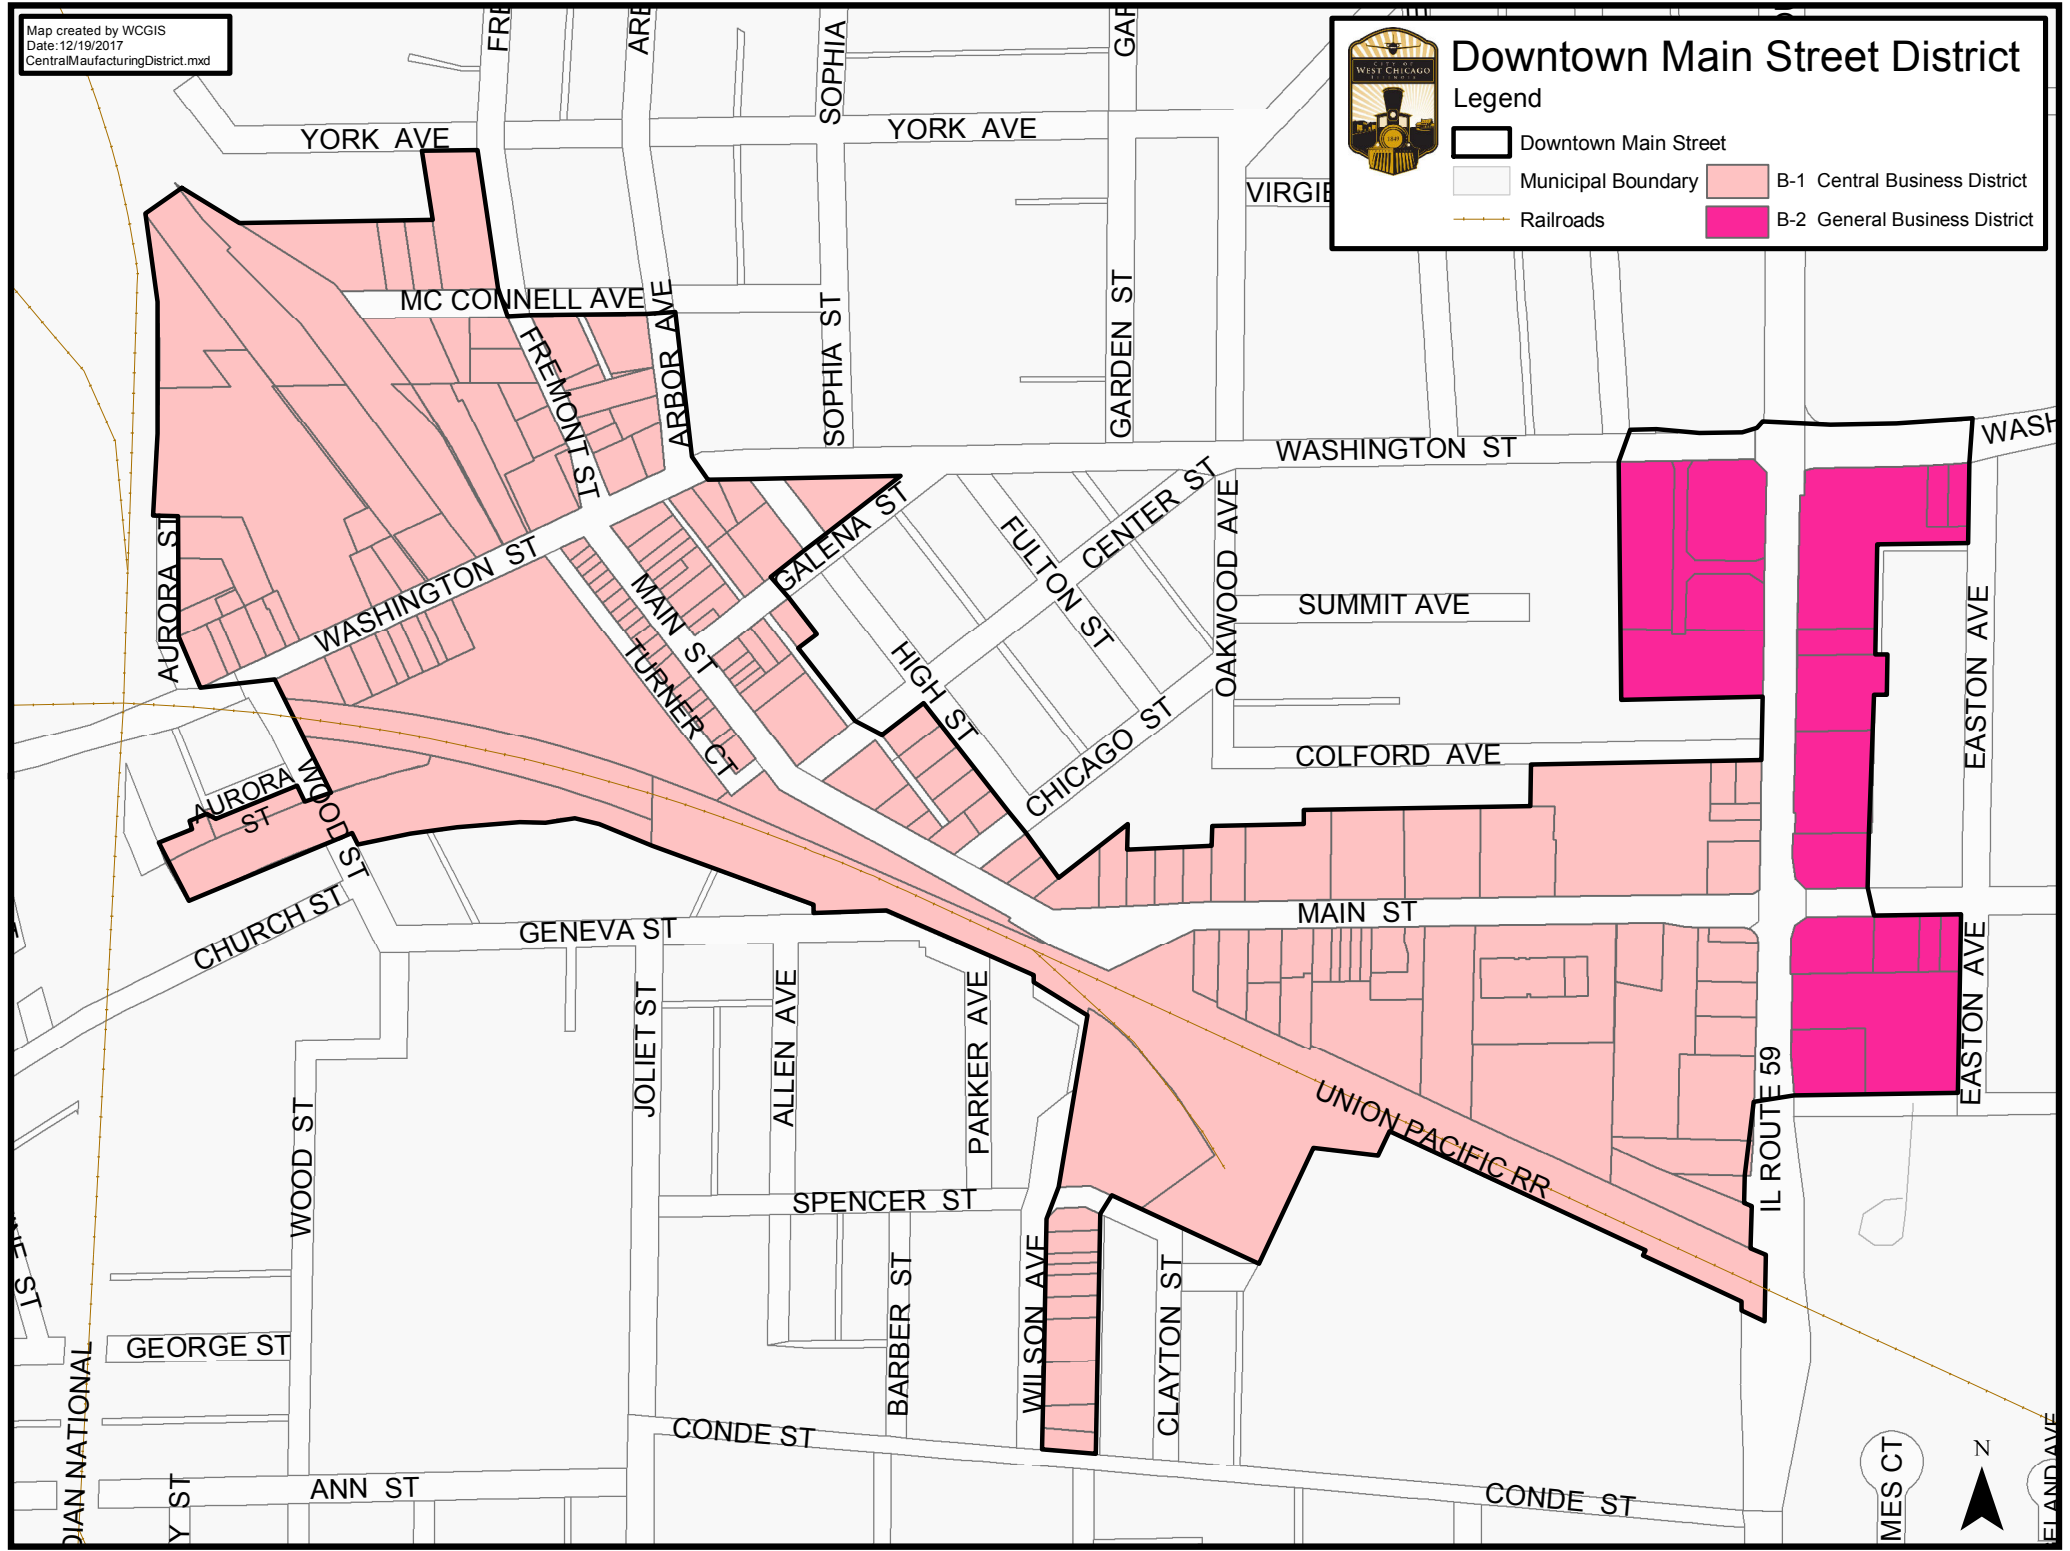

Map created by WCGIS
Date: 12/19/2017
CentralManufacturingDistrict.mxd

Downtown Main Street District

Legend

- Downtown Main Street
- Municipal Boundary
- Railroads
- B-1 Central Business District
- B-2 General Business District

MES CT

ELAND AVE